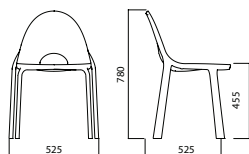

— IT LENDS CHEERFULNESS AND IRONY TO PUBLIC SPACES LIKE BARS, PUBS, AND RESTAURANTS. TOTALLY RECYCLABLE DESIGN PRODUCT.

DROP CHAIR

RIVESTIMENTO
Upholstery

IMPILABILITÀ
Stackability

ESTERNO
Outdoor

POLIPROPILENE