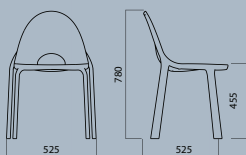

DROP

DROP

DESIGN:
ORLANDINI&RADICE

ONE-PIECE GLASS-FIBRE REINFORCED POLYPROPYLENE CHAIR. STACKABLE. PERFECTLY SUITABLE FOR OUTDOOR USE. THE SEAT FEATURES A CENTRAL HOLE FACILITATING RAINWATER DRAINAGE.

— IT LENDS CHEERFULNESS AND IRONY TO PUBLIC SPACES LIKE BARS, PUBS, AND RESTAURANTS. TOTALLY RECYCLABLE DESIGN PRODUCT.

DROP CHAIR

RIVESTIMENTO
Upholstery

IMPILABILITÀ
Stackability

ESTERNO
Outdoor

POLIPROPILENE

Polypropylene

PP20
Bianco
White

PP1016
Giallo limone
Lemon yellow