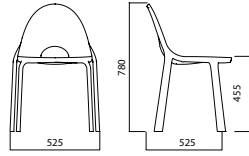

— IT LENDS CHEERFULNESS AND IRONY TO PUBLIC SPACES LIKE BARS, PUBS, AND RESTAURANTS. TOTALLY RECYCLABLE DESIGN PRODUCT.

DROP CHAIR

RIVESTIMENTO
Upholstery

IMPILABILITÀ
Stackability

ESTERNO
Outdoor

POLIPROPILENE