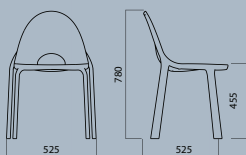

DROP

DROP

DESIGN:
ORLANDINI&RADICE

—
ONE-PIECE GLASS-FIBRE REIN-
FORCED POLYPROPYLENE
CHAIR. STACKABLE. PERFECTLY
SUITABLE FOR OUTDOOR USE.
THE SEAT FEATURES A CENTRAL
HOLE FACILITATING RAINWATER
DRAINAGE.