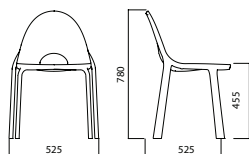

DROP

DROP

DESIGN:
ORLANDINI&RADICE

ONE-PIECE GLASS-FIBRE REINFORCED POLYPROPYLENE CHAIR. STACKABLE. PERFECTLY SUITABLE FOR OUTDOOR USE. THE SEAT FEATURES A CENTRAL HOLE FACILITATING RAINWATER DRAINAGE.

— IT LENDS CHEERFULNESS AND IRONY TO PUBLIC SPACES LIKE BARS, PUBS, AND RESTAURANTS. TOTALLY RECYCLABLE DESIGN PRODUCT.

DROP CHAIR

RIVESTIMENTO
Upholstery

IMPILABILITÀ
Stackability

ESTERNO
Outdoor

POLIPROPILENE

Polypropylene

PP20
Bianco
White

PP1016
Giallo limone
Lemon yellow