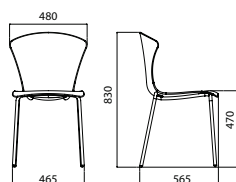

GLOSSY

RIVESTIMENTO
Upholstery

IMPILABILITÀ
Stackability

ESTERNO
Outdoor