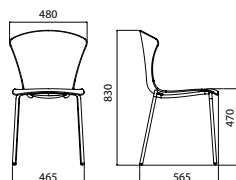

GLOSSY

GLOSSY

DESIGN:
STEFANO SANDONÀ

—
FOUR-LEG FRAME WITH A
COMFORTABLE, SINUOUS SHELL
FEATURING TWO LITTLE “HEMS”:
SUITABLE TO DECORATE CAFÉS
AND RESTAURANT SPACES.

GLOSSY
CHAIR

GLOSSY
CHAIR

GLOSSY

RIVESTIMENTO
Upholstery

IMPILABILITÀ
Stackability

ESTERNO
Outdoor

GLOSSY 3D WOOD

TELAIO/Frame

TELAIO IN ACCIAIO

Steel frame

AC01
Cromato
Chromium-plated

AC101
Verniciato bianco lucido
Polished white painted