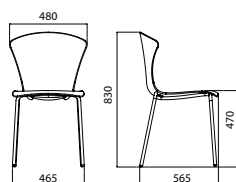

GLOSSY 3D WOOD

TELAIO/Frame

TELAIO IN ACCIAIO

Steel frame

AC01
Cromato
Chromium-plated

AC101
Verniciato bianco lucido
Polished white painted

AC102
Verniciato nero lucido
Polished black painted

SCocca/Shell

POLICARBONATO TRASPARENTE

Transparent polycarbonate

PC103
Ghiaccio
Ice

PC104
Fumè
Smoke-grey

POLICARBONATO COPRENTE

Solid colour polycarbonate

PC101
Ghiaccio
Ice

PC102
Nero
Black

PC114
Rosso
Red

PC128
Tabacco
Tobacco

SCocca IN LEGNO 3D

Solid oak

LR01
Rovere sbiancato
Whitened oak

LR02
Rovere wengè
Wenge-stain oak

LR03
Rovere naturale
Natural oak

LR04
Rovere verniciato ocre
Ochre painted oak

LR05
Rovere verniciato bordeaux
Bordeaux painted oak

LR06
Rovere verniciato antracite
Anthracite painted oak

LR07
Rovere verniciato verde
Green painted oak

LR08
Rovere verniciato nero
Black painted oak

LF01
Faggio naturale
Natural beech

LF02
Faggio wengè
Wengè-stain beech

TAPPEZZERIA

Upholstery

Canvas Kvadrat
Cava 3 Kvadrat
Divina 3 Kvadrat

Divina Melange 2 Kvadrat
Outback Kvadrat

Field Kvadrat
Umami Kvadrat

Flash No-shrink
Byte