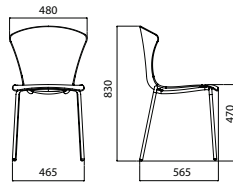

GLOSSY

GLOSSY

DESIGN:
STEFANO SANDONÀ

FOUR-LEG FRAME WITH A
COMFORTABLE, SINUOUS SHELL
FEATURING TWO LITTLE “HEMS”:
SUITABLE TO DECORATE CAFÉS
AND RESTAURANT SPACES.

GLOSSY
CHAIR

GLOSSY
CHAIR

GLOSSY

RIVESTIMENTO
Upholstery

IMPILABILITÀ
Stackability

ESTERNO
Outdoor

GLOSSY 3D WOOD

TELAIO/Frame

TELAIO IN ACCIAIO

Steel frame

AC01
Cromato
Chromium-plated

AC101
Verniciato bianco lucido
Polished white painted