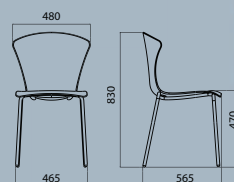

FOUR-LEG FRAME WITH A
COMFORTABLE, SINUOUS SHELL
FEATURING TWO LITTLE “HEMS”:
SUITABLE TO DECORATE CAFÉS
AND RESTAURANT SPACES.