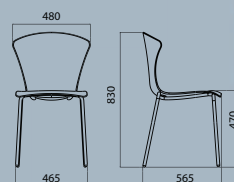

GLOSSY

A one-piece seat originally designed in polycarbonate (available with fabric cover) and later developed in a wooden version. All versions are available with a chromium-plated or polished painted steel frame.

GLOSSY

GLOSSY

DESIGN:
STEFANO SANDONÀ

FOUR-LEG FRAME WITH A
COMFORTABLE, SINUOUS SHELL
FEATURING TWO LITTLE "HEMS":
SUITABLE TO DECORATE CAFÉS
AND RESTAURANT SPACES.

GLOSSY
CHAIR

GLOSSY
CHAIR

GLOSSY

RIVESTIMENTO
Upholstery