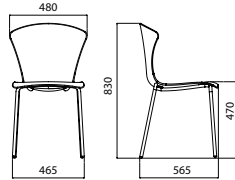

GLOSSY

RIVESTIMENTO
Upholstery

IMPILABILITÀ
Stackability

ESTERNO
Outdoor