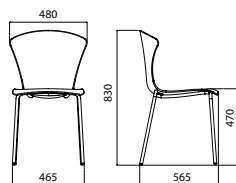

GLOSSY

GLOSSY

DESIGN:
STEFANO SANDONÀ

—
FOUR-LEG FRAME WITH A
COMFORTABLE, SINUOUS SHELL
FEATURING TWO LITTLE “HEMS”:
SUITABLE TO DECORATE CAFÉS
AND RESTAURANT SPACES.

GLOSSY
CHAIR

GLOSSY
CHAIR

GLOSSY

RIVESTIMENTO
Upholstery

IMPILABILITÀ
Stackability

ESTERNO
Outdoor

GLOSSY 3D WOOD

TELAIO/Frame

TELAIO IN ACCIAIO

Steel frame

AC01
Cromato
Chromium-plated

AC101
Verniciato bianco lucido
Polished white painted