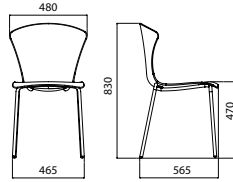

GLOSSY

GLOSSY

DESIGN:
STEFANO SANDONÀ

FOUR-LEG FRAME WITH A
COMFORTABLE, SINUOUS SHELL
FEATURING TWO LITTLE “HEMS”:
SUITABLE TO DECORATE CAFÉS
AND RESTAURANT SPACES.

GLOSSY
CHAIR

GLOSSY
CHAIR

GLOSSY

RIVESTIMENTO
Upholstery

IMPILABILITÀ
Stackability

ESTERNO
Outdoor

GLOSSY 3D WOOD

TELAIO/Frame

TELAIO IN ACCIAIO

Steel frame

AC01
Cromato
Chromium-plated

AC101
Verniciato bianco lucido
Polished white painted