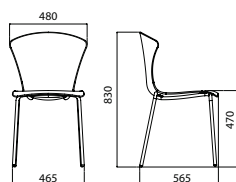

GLOSSY

GLOSSY

DESIGN:
STEFANO SANDONÀ

—
FOUR-LEG FRAME WITH A
COMFORTABLE, SINUOUS SHELL
FEATURING TWO LITTLE “HEMS”:
SUITABLE TO DECORATE CAFÉS
AND RESTAURANT SPACES.

GLOSSY
CHAIR

GLOSSY
CHAIR

GLOSSY

RIVESTIMENTO
Upholstery

IMPILABILITÀ
Stackability

ESTERNO
Outdoor

GLOSSY 3D WOOD

TELAIO/Frame

TELAIO IN ACCIAIO

Steel frame

AC01
Cromato
Chromium-plated

AC101
Verniciato bianco lucido
Polished white painted